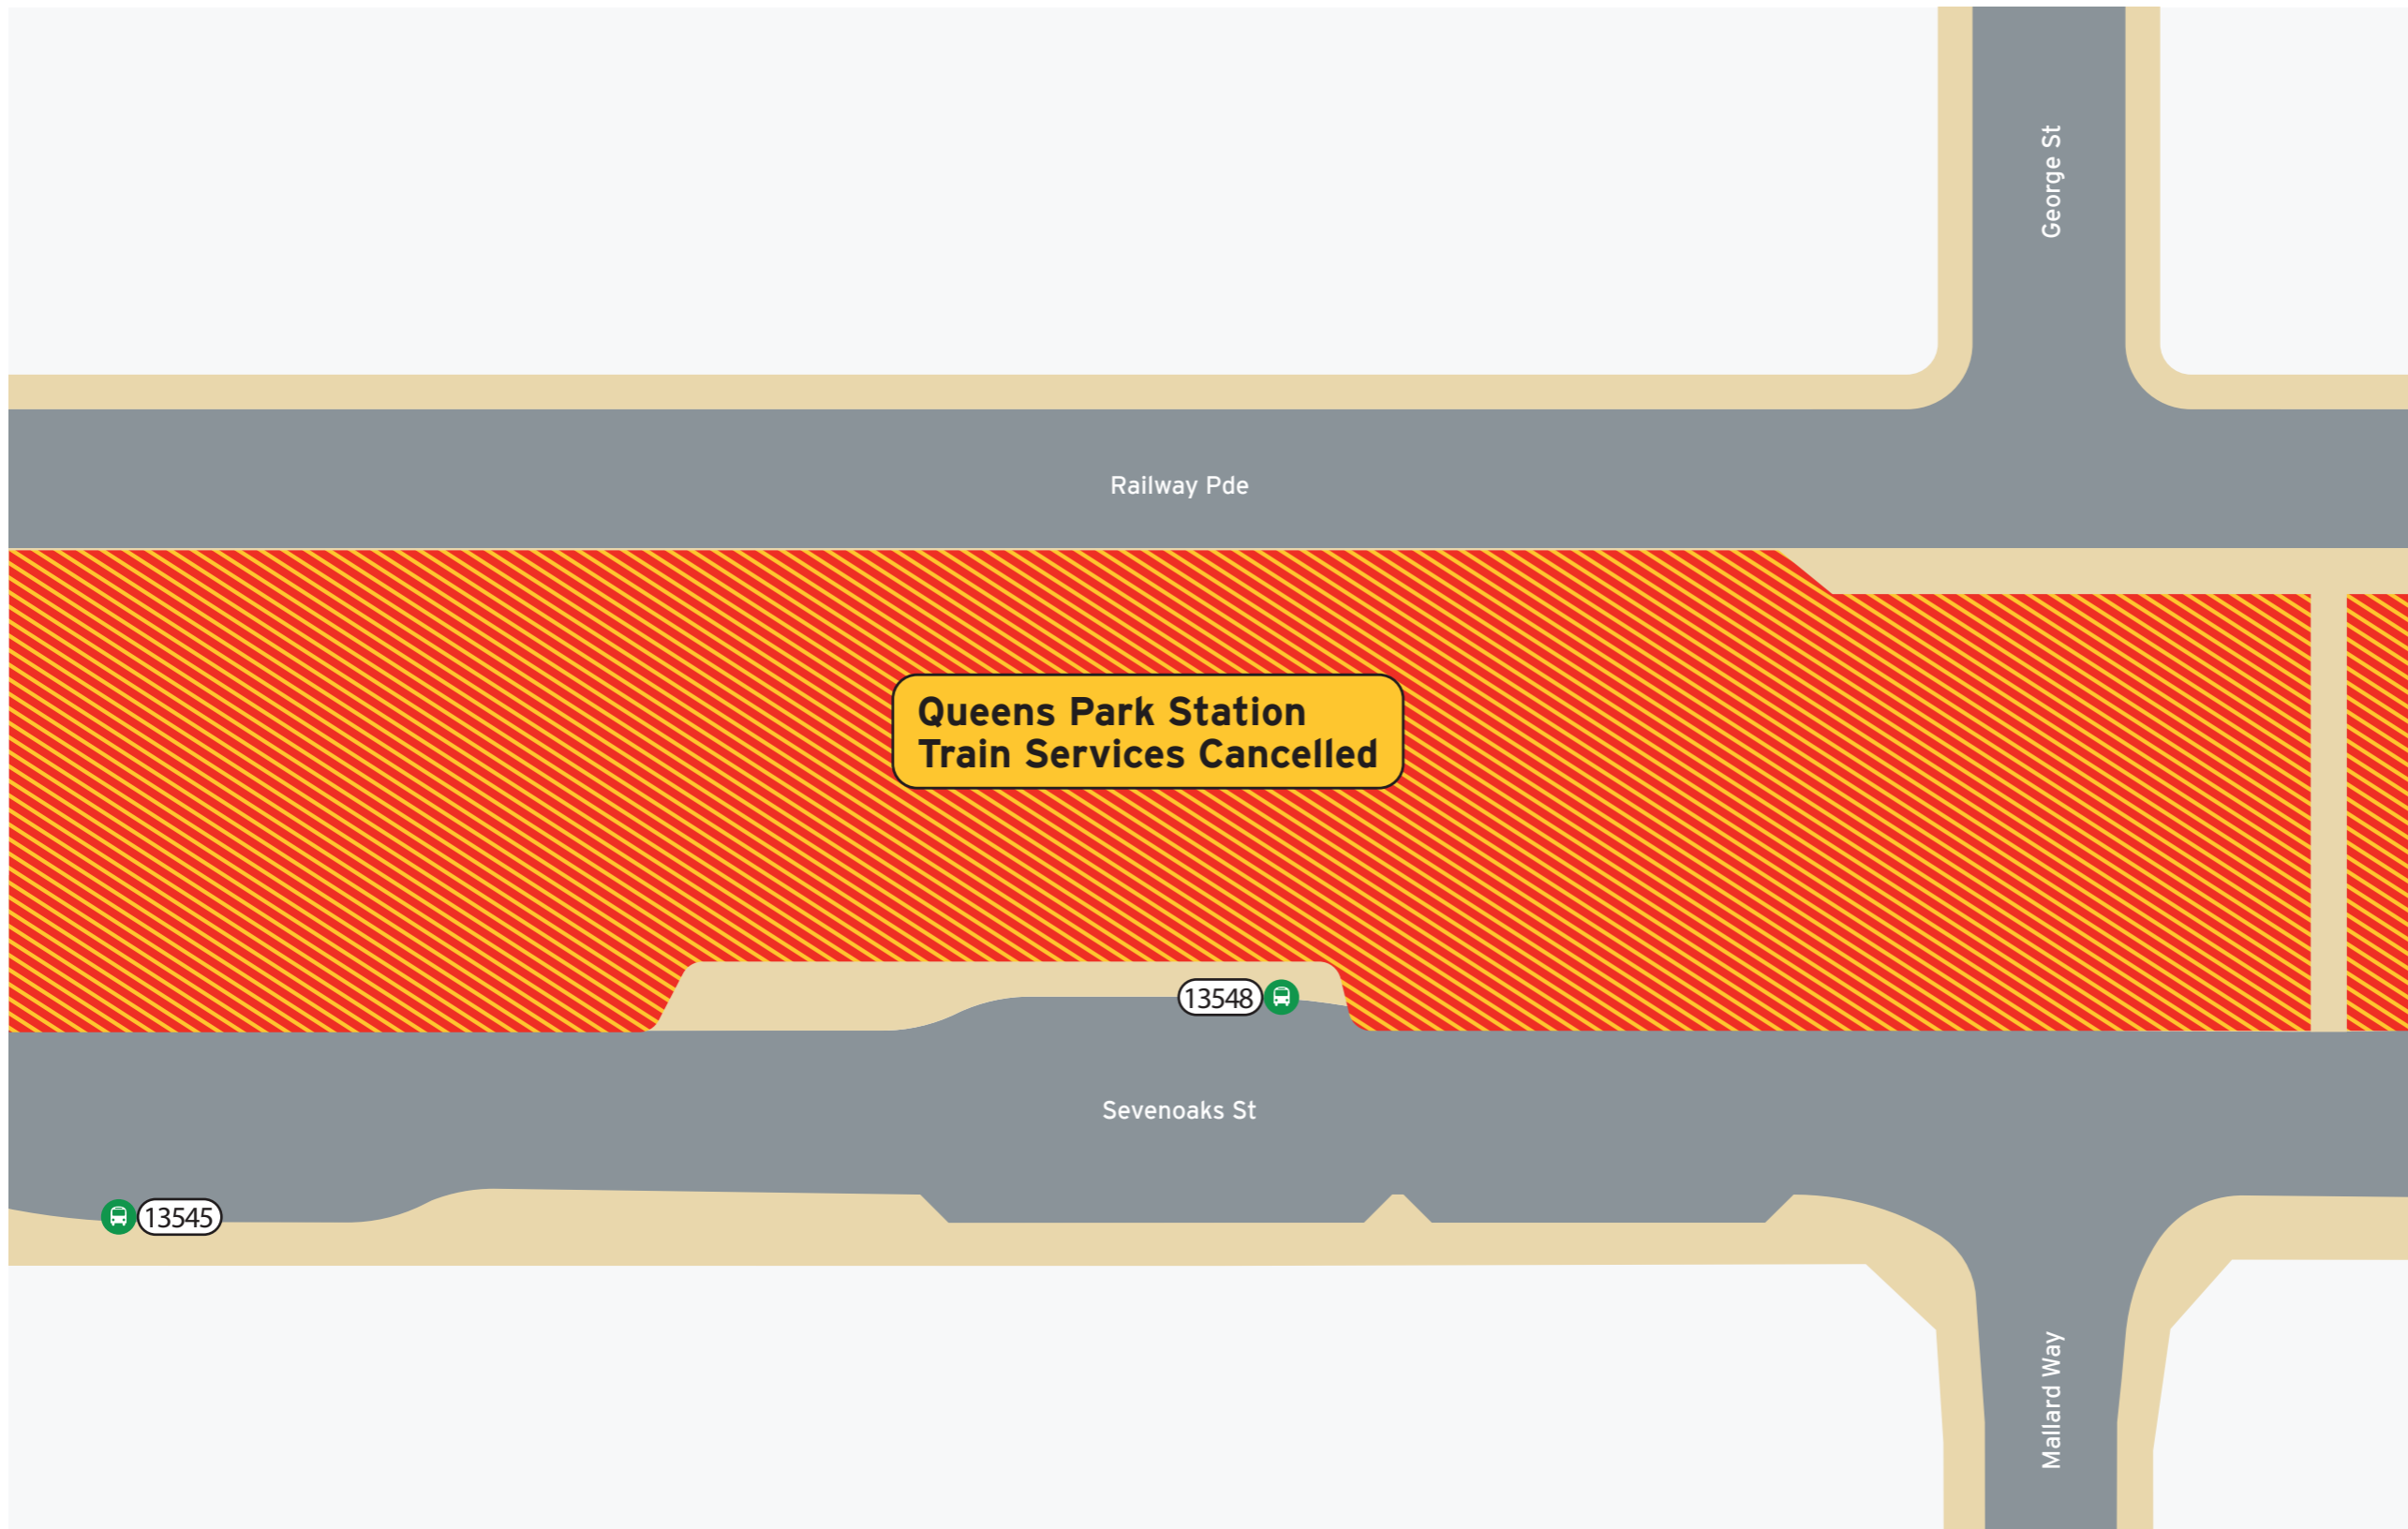

Queens Park Station

Current as 20/11/2023

Bus Stands

Stand	Route
13545	908 to Victoria Park Station
13548	908 to Cannington Station

Legend

	Scale			